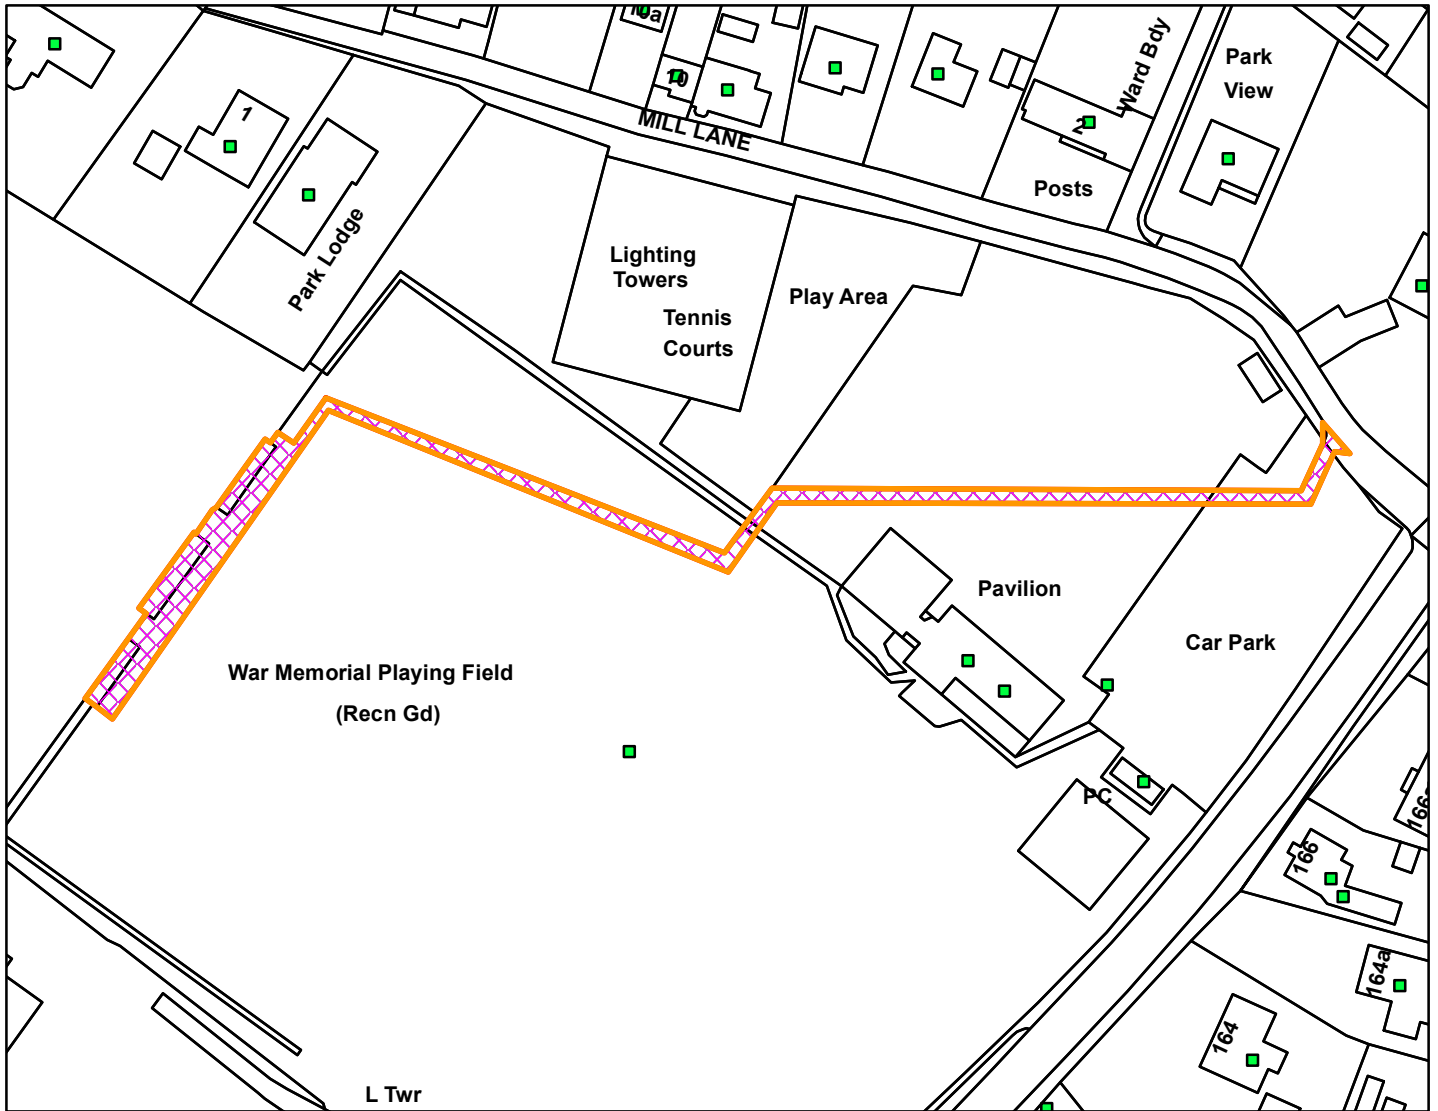

War Memorial Playing Field Lynn Road Downham Market PE38 9QE

**Legend**

[Empty legend box]

**Scale:** 1:1,250

Reproduced from the Ordnance Survey map with permission of the Controller of His Majesty's Stationery Office © Crown Copyright 2023.

Unauthorised reproduction infringes Crown Copyright and may lead to prosecution or civil proceedings.

Organisation	BCKLWN
Department	Department
Comments	
Date	22/03/2024
MSA Number	0100024314